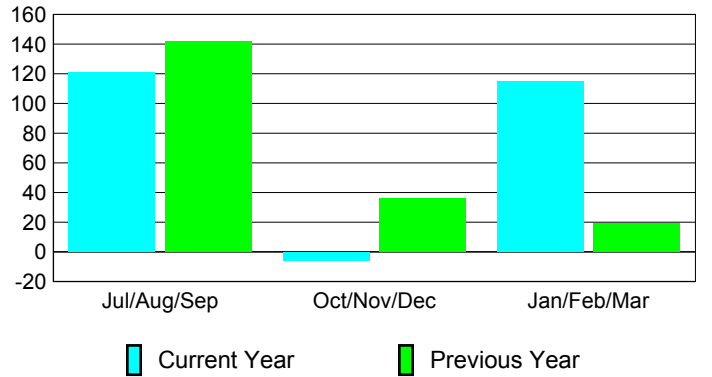

Comparison of Membership Gain/Loss

Current Year Compared to the Previous Year